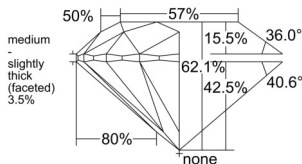

GIA®

FACSIMILE

GIA REPORT 2526892473

Verify this report at GIA.edu

GIA NATURAL DIAMOND DOSSIER®

July 25, 2025
GIA Report Number 2526892473
Shape and Cutting Style ..... Round Brilliant
Measurements ..... 5.12 - 5.14 x 3.19 mm

GRADING RESULTS

Carat Weight ..... 0.52 carat
Color Grade ..... J
Clarity Grade S11
Cut Grade ..... Excellent

ADDITIONAL GRADING INFORMATION

Polish ..... Excellent
Symmetry ..... Excellent
Fluorescence ..... None
Clarity Characteristics ..... Crystal
Inscription(s): GIA 2526892473

PROPORTIONS

GRADING SCALES

GIA COLOR SCALE

COLOREDNESS	D
	E
	F
	G
	H
	I
	J
NEAR COLORLESS	K
	L
FAIN	M
	N
	O
	P
VERY LIGHT	Q
	R
	S
	T
	U
	V
LIGHT	W
	X
	Y
	Z

GIA CLARITY SCALE

FLAWLESS	INTERNAL FLAWLESS	
		FLAWLESS
VERY VERY SLIGHTLY INCLUDED	VVS₁	
	VVS₂	
VERY SLIGHTLY INCLUDED	VS₁	
	VS₂	
SLIGHTLY INCLUDED	SI₁	
	SI₂	
INCLUDED	I₁	
	I₂	
	I₃	

GIA CUT SCALE

EXCELLENT
VERY GOOD
GOOD
FAIR
POOR